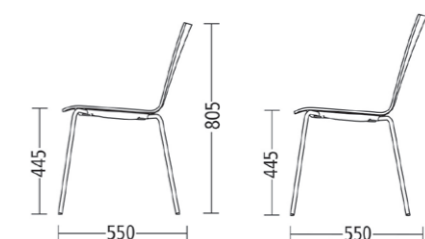

Knee roll.

The ergonomically shaped knee roll ensures superior seating comfort, aids blood circulation in the legs and prevents pressure points.